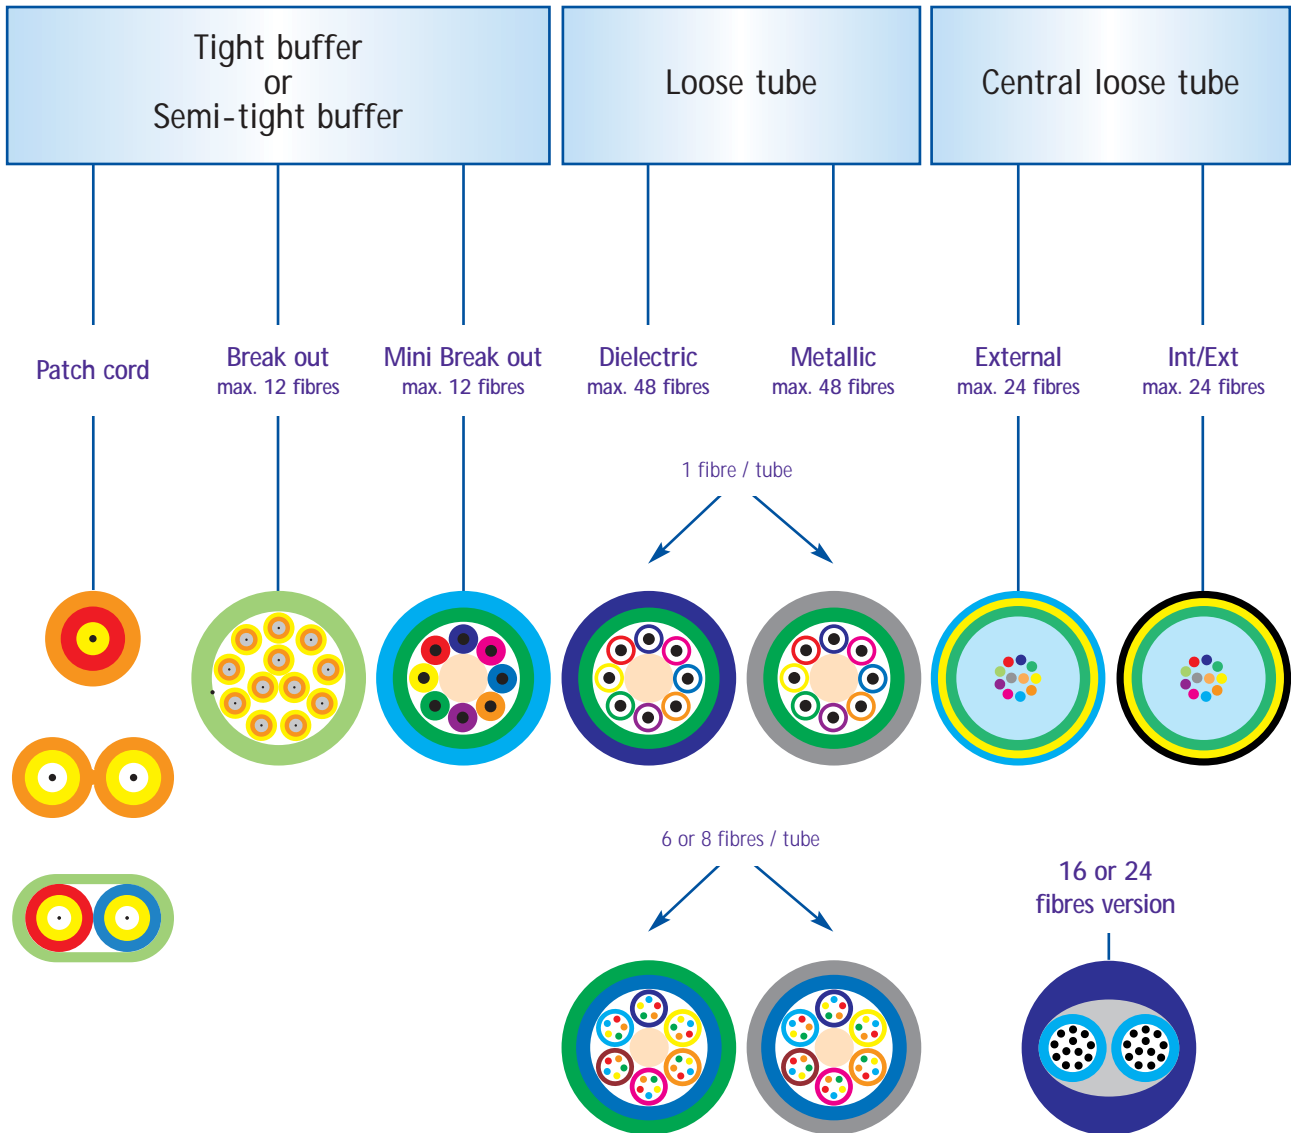

ACOPTIC®

LAN range

High speed data transmission cables

Because the ultimate purpose of a telecommunications network is to enter into buildings to connect users together, ACOME has created a wide range of internal cabling products for professional and domestic users.

The complete building wiring range can be found in the ACOLAN® catalogue

ACOPTIC®

LAN range

Fibre types: OM1, OM2, OM3, OS1 (G652)