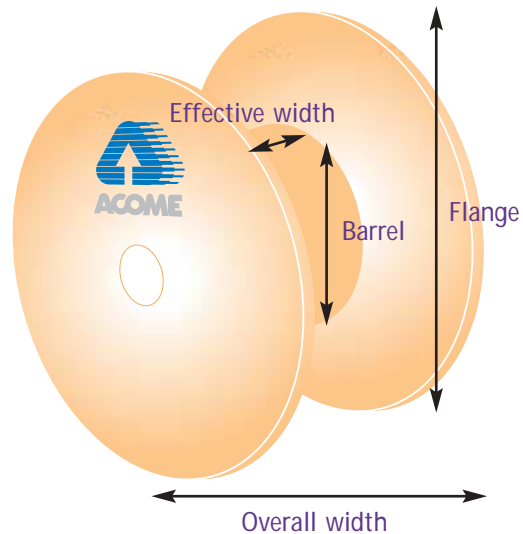

ACOPTIC®

Options: jackets, colours, drums

Information relating to cable installation

Colour coding

Optical fibre number	International and European code	US code
1	Blue	Blue
2	Yellow	Orange
3	Red	Green
4	White	Brown
5	Green	Grey
6	Purple	White
7	Orange	Red
8	Grey	Black
9	Turquoise	Yellow
10	Black	Purple
11	Brown	Pink
12	Pink	Turquoise

Insulation and sheathing materials

	LSOH	Polyethylene (Pe)	PVC
Tensile strength	ppp	pppp	ppp
Flexibility	pp	ppp	ppp
Tearing resistance	ppp	pppp	ppp
Abrasion resistance	ppp	pppp	ppp
Service temperature	- 20 °C + 90 °C	- 40 °C + 70 °C	- 15 °C + 105 °C
Fire rating	ppp	p	ppp
Low opacity smoke emissions	pppp	ppp	p
Low acid gas emissions	pppp	pppp	p
Low toxicity of smoke	pppp	pppp	p

Drums

Type	Code	Flange	Barrel diameter	Effective width	Overall width
BCPA	920209	900	450	460	500
CCPA	920215	1050	580	460	500
DCCA	920233	1200	600	610	650
EBE	920165	1400	800	600	700
FBE	920166	1650	960	600	700
GBE	920167	1900	1200	950	1070
HBE	920168	2200	1400	1000	1140
IBE	920169	1600	1600	1000	1150