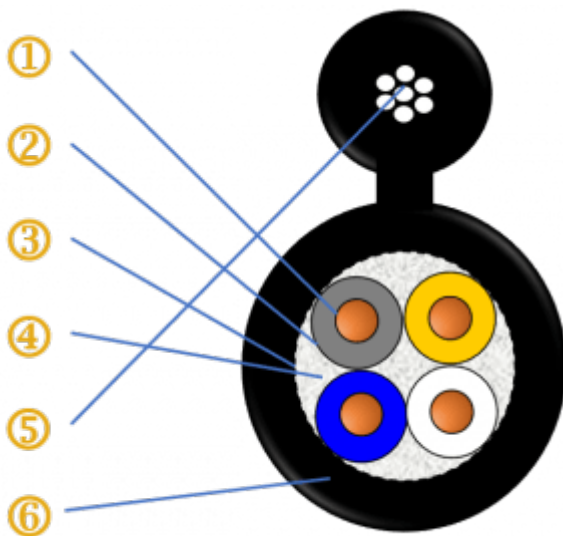

SÉRIE 5-10

Overhead subscriber cables 1 x 4-wire 8/10 - 5-10 series

BENEFITS

- ACOME's 5-10 series of self-supporting cables have been used for decades in fixed Telecom networks in France, Africa and the Middle East.
- From the outset, these cables have satisfied the highest quality transmission requirements. They still provide very high speed transmission for ADSL, ADSL2+ and VDSL protocols of Internet Service Providers (ISPs).

APPLICATIONS

- 5-10 self-supporting cables with 2 x 8/10 twisted pairs are designed for connecting subscribers to the local network.
- This cable is in a figure of 8.
- It is specially adapted for ADSL, ADSL2+ and VDSL applications.

GENERAL CHARACTERISTICS

1. Conductor: Red copper wire
2. Insulation: Solid polyethylene
3. Assembly: 4-wire stars
4. Waterproofing: Gel with high dropping point
5. Carrier: Galvanised steel strand
6. Sheath: Black HD polyethylene

General

Item code	Range	Assembly	Number of pairs	Diameter of the conductor	Marking	Colour code
L0101B	5-10	4-wire stars	14 p.		ACOME	Std

Color code

CODE COULEURS

Quarte	Couleur du fil isolé			
	Paire 1		Paire 2	
	Fil 1	Fil 2	Fil 1	Fil 2
1	Gris	Blanc	Incolore	Bleu